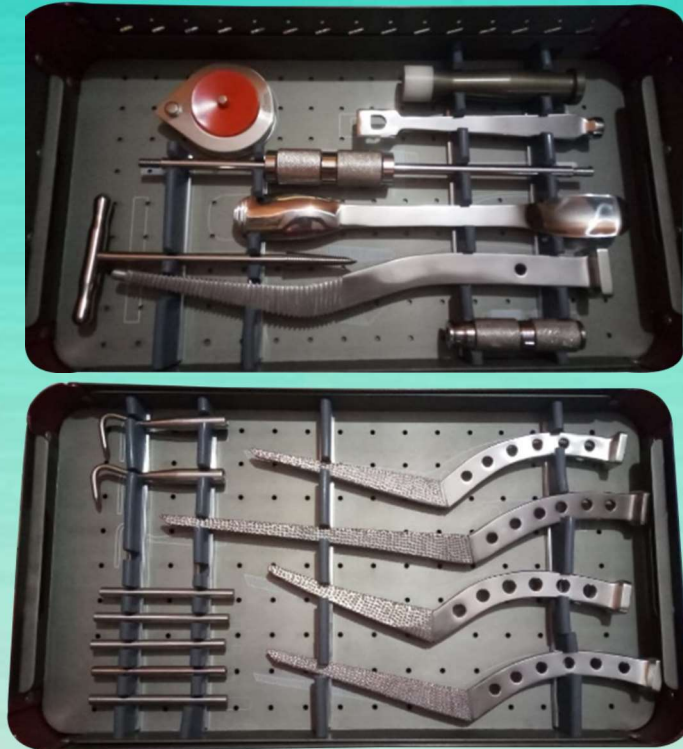

Bipolar (Austin Thompson) Instrument Set

Ref. No.	Description	Qty
1400.00	Bipolar (Austin Thompson) Instrument Set	1 Set
	CONTENTS:-	
1431	MEASURING GAUGE FOR PROSTHESIS	1
1432	IMPACTOR NAYLON FACED	1
1433	HOLLOW CHISEL	1
1434	RASP FOR AUSTIN MOORE NARROW STEM	1
1435	RASP FOR AUSTIN MOORE STANDARD STEM	1
1436	RASP FOR THOMPSON	1
1437	EXTRACTOR WITH 2 HOOKS	1
1438	SPARE HOOKS FOR EXTRACTOR	1
1439	JUDET EXTRACTOR	1
1440	MURPHY'S BONE SKID	1
1441	RASP FOR BIPOLAR	1
1441.01	RASP FOR AUSTIN MOORE LONG STEM	1
	CONTAINER	1